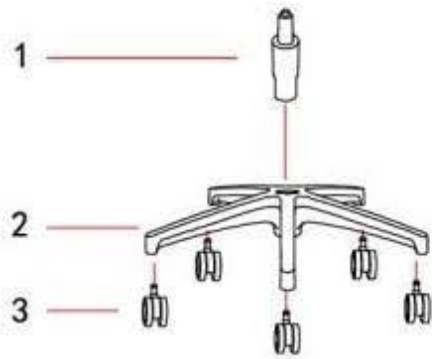

# 33-2136-MM Human Ergo

linergo

Step 1

Step 2

Step 3

Step 4

Step 5

Step 6

Step 7

33-2136-MM	NO.	1	2	3	4	5	6	7	8	9	10	11	12	13	14	15	16	17	18	
	SKETCH																			
	SIZE								M6X30MM	M6X15MM	M6X12MM	M8X17MM	M8X20MM	M8X13MM		M5		M5X16MM	M4	
	QTY	1pcs	1pcs	5pcs	1pcs	1pcs	1pcs	2pcs	6pcs	6pcs	4pcs	7pcs	3pcs	3pcs	1pcs	1pcs	2pcs	1pcs		