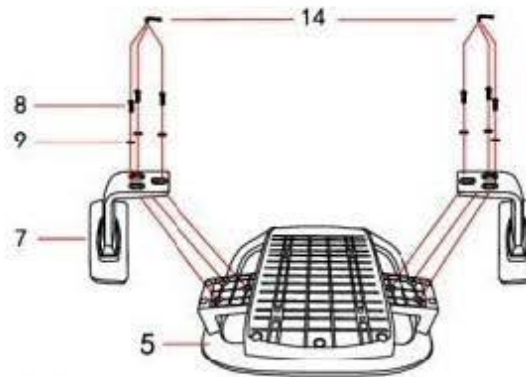

# 33-2136-MM Human Ergo

linergo

Step 1

Step 2

Step 3

Step 4

Step 5

Step 6

Step 7

33-2136-MM	NO.	1	2	3	4	5	6	7	8	9	10	11	12	13	14	15	16	17	18	
	SKETCH																			
	SIZE								M6X30MM	M6X15MM	M6X12MM	M8X17MM	M8X20MM	M8X13MM		M5		M5X16MM	M4	
	QTY	1pcs	1pcs	5pcs	1pcs	1pcs	1pcs	2pcs	6pcs	6pcs	4pcs	7pcs	3pcs	3pcs	1pcs	1pcs	2pcs	1pcs		