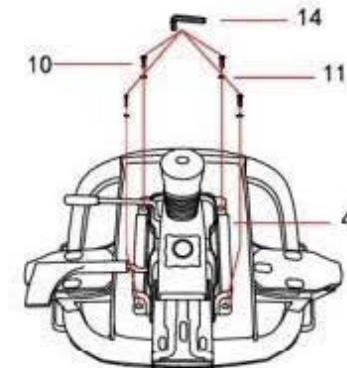

# 33-2136-MM Human Ergo

linergo

Step 1

Step 2

Step 3

Step 4

Step 5

Step 6

Step 7

33-2136-MM	NO.	1	2	3	4	5	6	7	8	9	10	11	12	13	14	15	16	17	18	
	SKETCH																			
	SIZE								M6X30MM	M6X15MM	M6X12MM	M8X17MM	M8X20MM	M8X13MM		M5		M5X16MM	M4	
	QTY	1pcs	1pcs	5pcs	1pcs	1pcs	1pcs	2pcs	6pcs	6pcs	4pcs	7pcs	3pcs	3pcs	1pcs	1pcs	2pcs	1pcs		