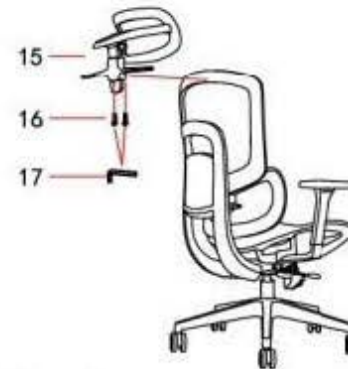

# 33-2136-MM Human Ergo

linergo

Step 1

Step 2

Step 3

Step 4

Step 5

Step 6

Step 7

33-2136-MM	NO.	1	2	3	4	5	6	7	8	9	10	11	12	13	14	15	16	17	18	
	SKETCH																			
	SIZE								M6X30MM	M6X15MM	M6X12MM	M8X17MM	M8X20MM	M8X13MM		M5		M5X16MM	M4	
	QTY	1pcs	1pcs	5pcs	1pcs	1pcs	1pcs	2pcs	6pcs	6pcs	4pcs	7pcs	3pcs	3pcs	1pcs	1pcs	2pcs	1pcs		