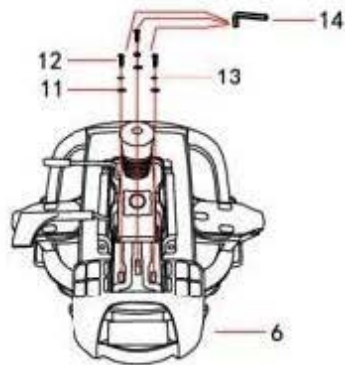

# 33-2136-MM Human Ergo

linergo

Step 1

Step 2

Step 3

Step 4

Step 5

Step 6

Step 7

33-2136-MM	NO.	1	2	3	4	5	6	7	8	9	10	11	12	13	14	15	16	17	18	
	SKETCH																			
	SIZE								M6X30MM	M6X15MM	M6X12MM	M8X17MM	M8X20MM	M8X13MM		M5		M5X16MM	M4	
	QTY	1pcs	1pcs	5pcs	1pcs	1pcs	1pcs	2pcs	6pcs	6pcs	4pcs	7pcs	3pcs	3pcs	1pcs	1pcs	2pcs	1pcs		