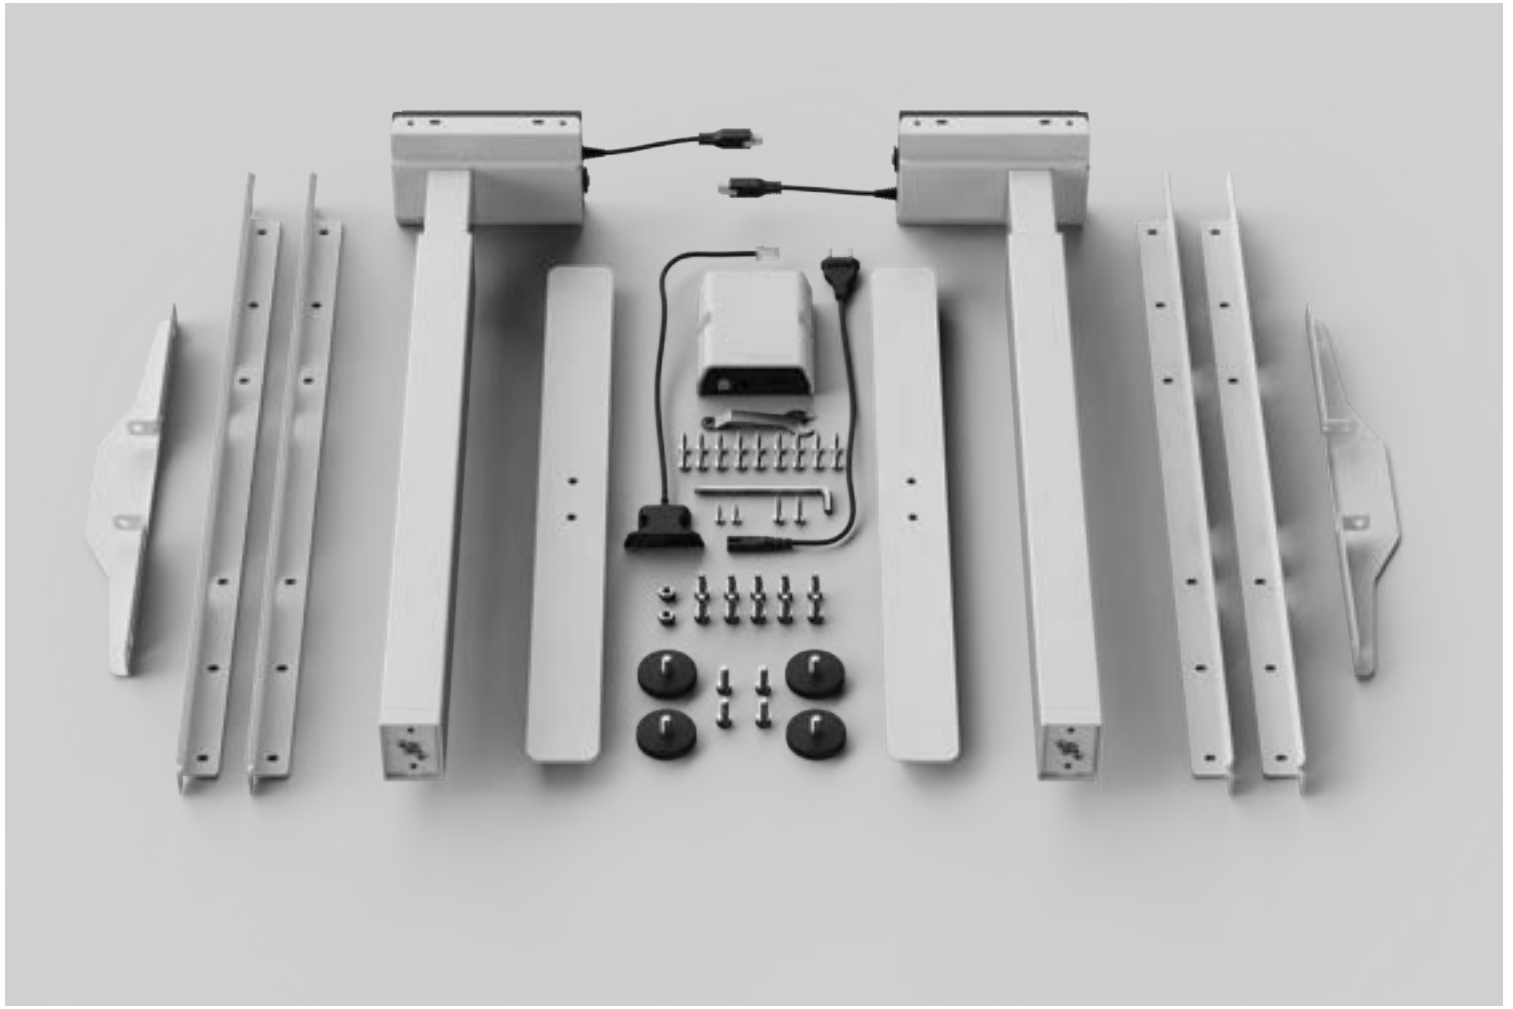

ERGO 2 SCANDIC

7 years professional warranty.

Manufactured in Sweden.

EPD Verified. Long life product.

Low emission product.

 470

linergo
comfort & ergonomics

a

10 x
M8 x 20_{SP}

f

2 x
M8

g

4 x
ø50

h

1 x
8/13

i

1 x
no. 6

EXTRA TOOLS | 03

A/B/C/D

A

1000 mm

01

B

1200 mm

C

1400 mm

D

≥ 1600 mm

4 x

e

03

18 x