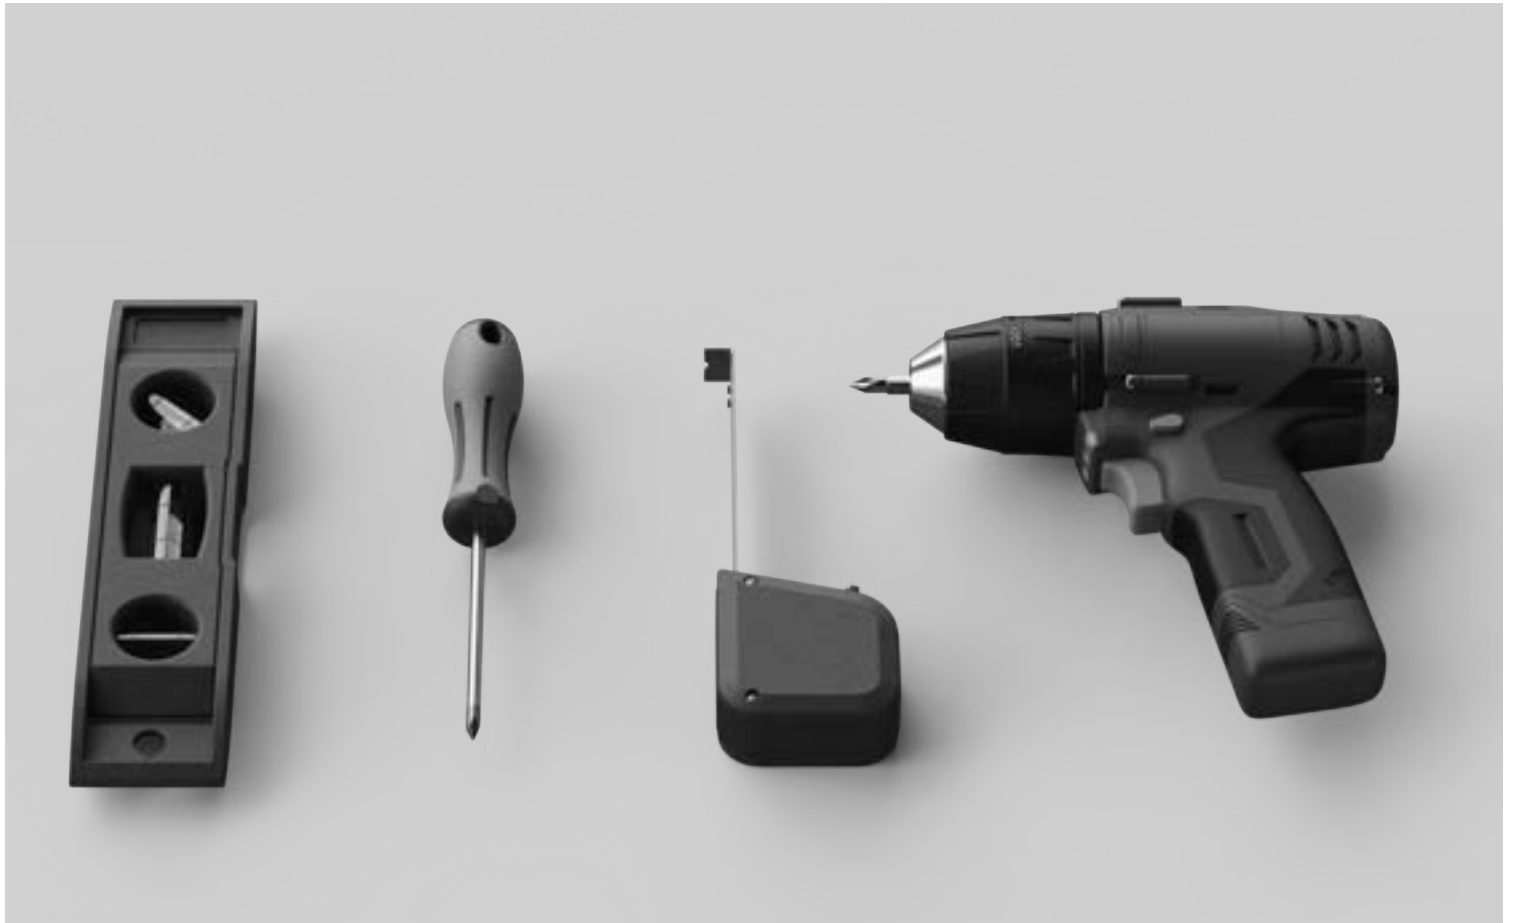

EXTRA TOOLS | 03