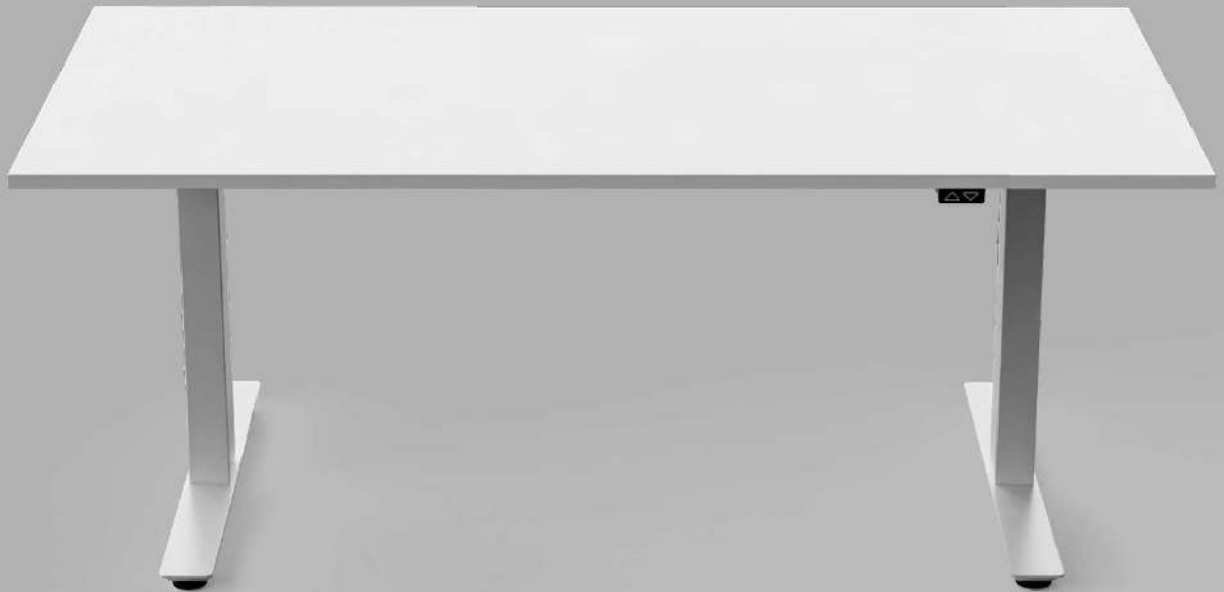

OSLO BRANDO BRANDO ERGO

7 years professional warranty.

Manufactured in Sweden.

EPD Verified. Long life product.

Low emission product.

650

linergo
comfort & ergonomics

a