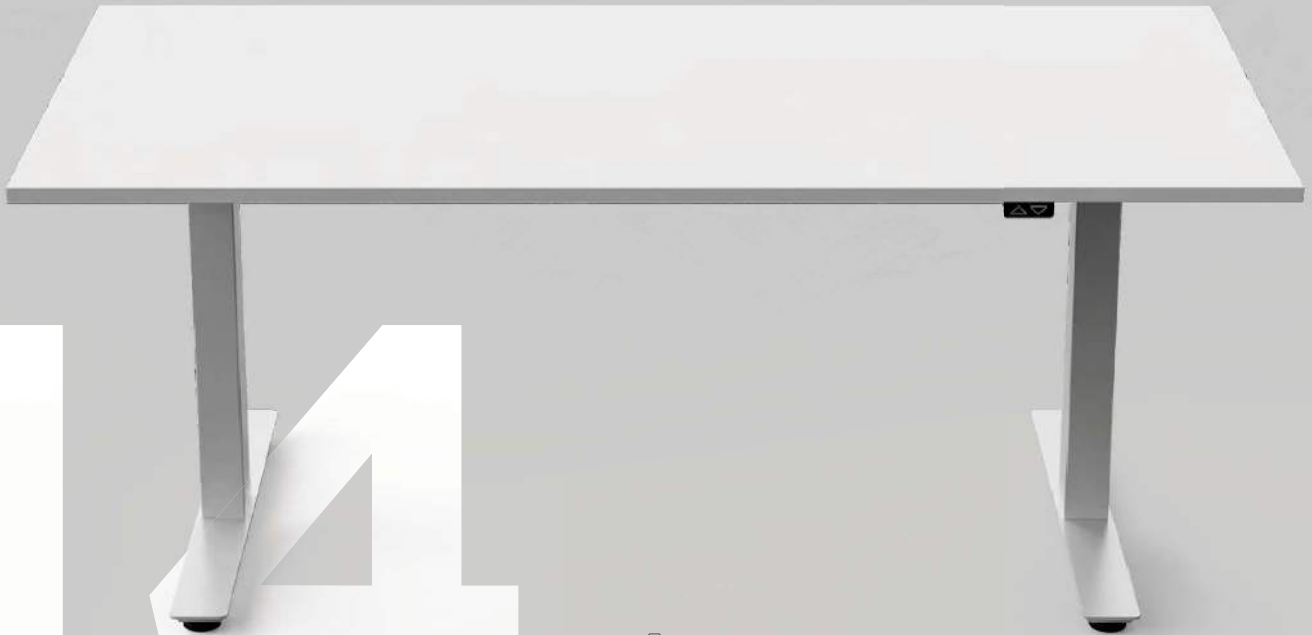

14

UM_ERGO_Ei_68005977-I