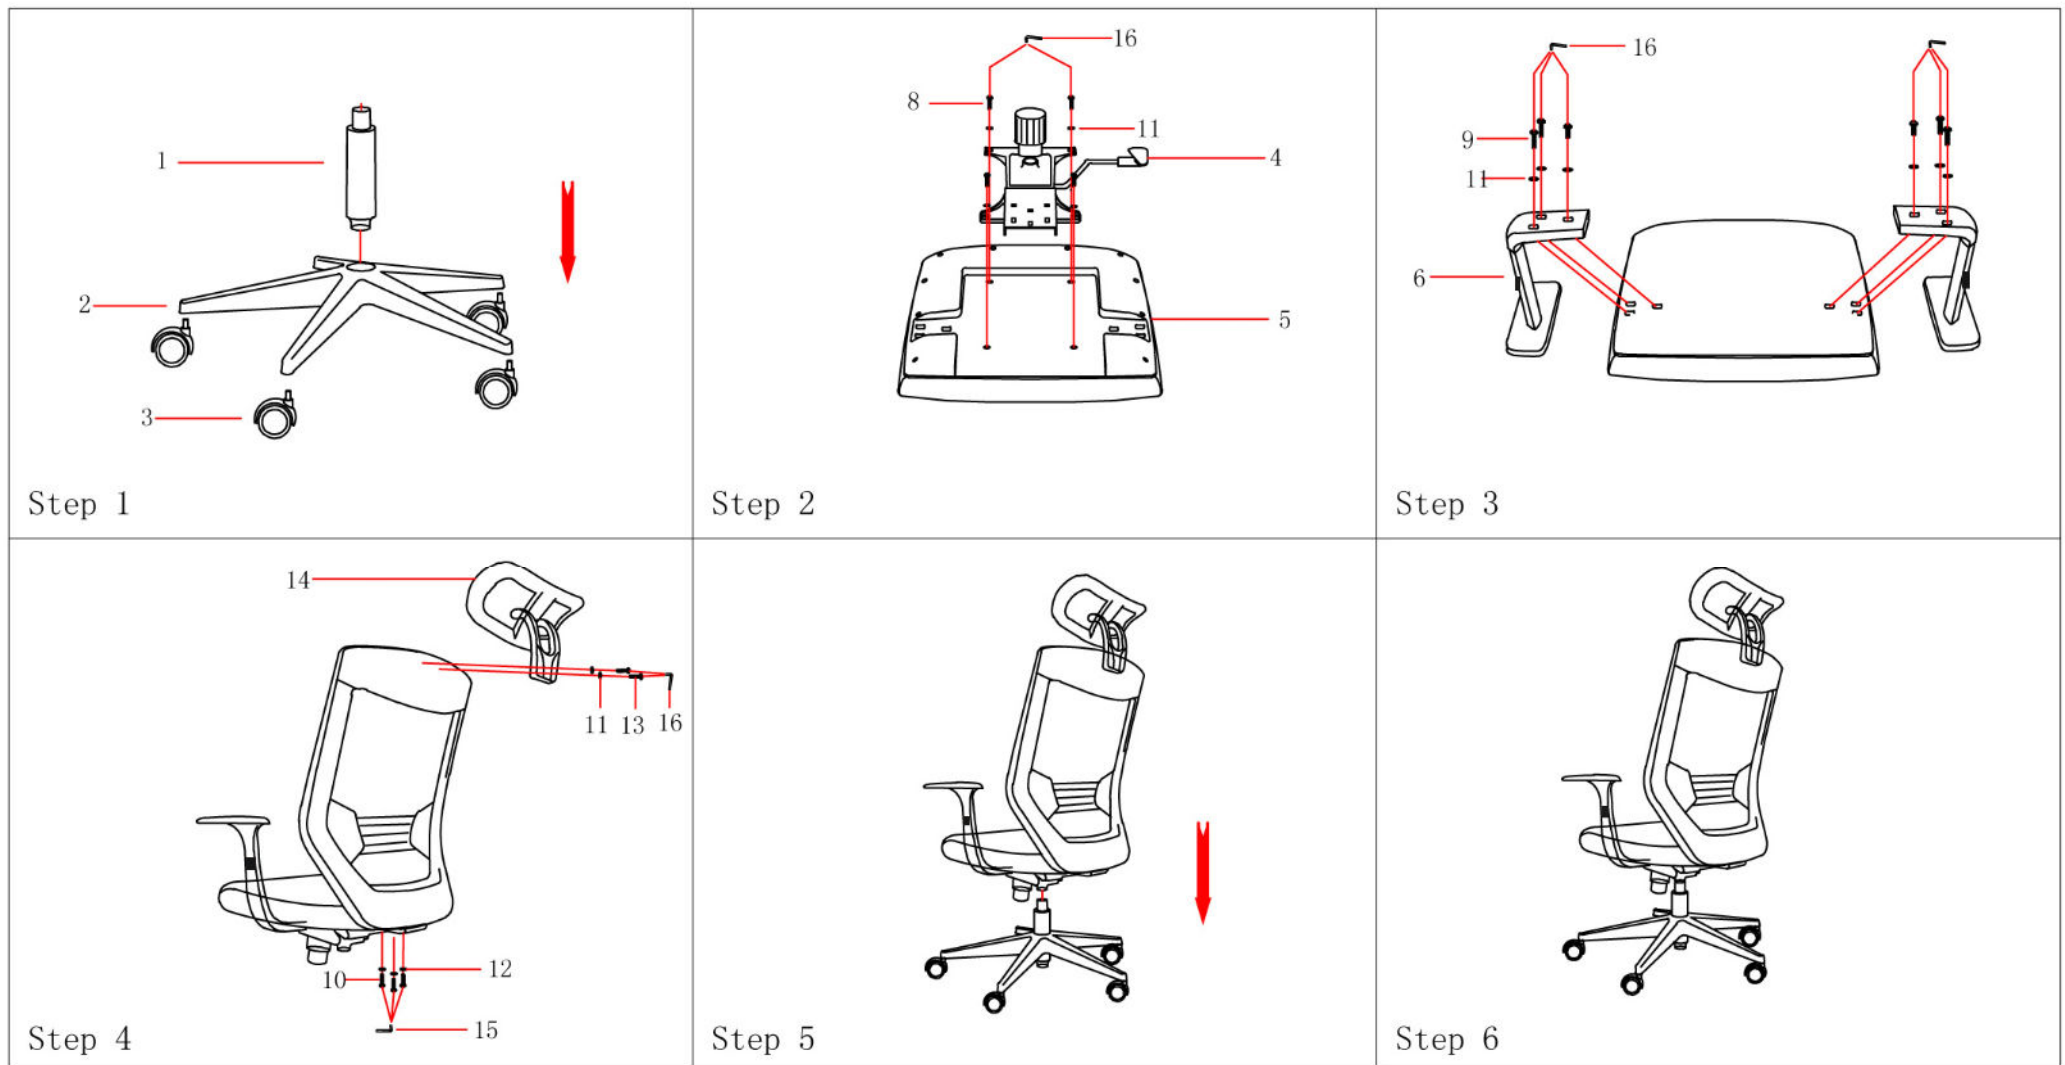

OFFICE CHAIR OSLO ERGO

	NO.	1	2	3	4	5	6	7	8	9	10	11	12	13	14	15	16	17
33-2122-MM BLACK/BLACK	SKETCH																	
	SIZE								M6*25mm	M6*30mm	M8*20mm	M6	M8	M6*20mm		6MM	5MM/4MM	
	QTY	1pcs	1pcs	5pcs	1pcs	1pcs	1pcs	1pcs	1pcs	4pcs	7pcs	3pcs	10pcs		2pcs	1pcs	1pcs	1pcs

LINERGO COMFORT&ERGONOMICS